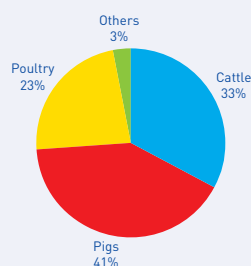

Premix: 6

Compound feed: 42

Feed additives: 3

Other (incl. non feed): 31

National compound feed production

Cattle	523 000 t
Pigs	638 000 t
Poultry	364 000 t
Others	47 000 t
Total	1 572 000 t

Livestock population (heads)

Cattle	1 590 000*
Pigs	1 590 000*
Sheep & goats	520 000*

Livestock production

Meat	482 000 t
Cow milk production	3 540 000 t*

* data of 2013

National industrial compound feed production by categories

Evolution of national industrial compound feed production