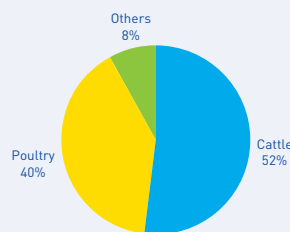

National compound feed production

Cattle	9 440 000 t
Poultry	7 132 000 t
Others	1 432 000 t
Total	18 004 000 t

Livestock population (heads)

Cattle	14 245 000
Pigs	3 000
Sheep & goats	41 462 000

Livestock production

Meat	2 903 000 t
Cow milk production	16 922 000 t

National industrial compound feed production by categories

Evolution of national industrial compound feed production